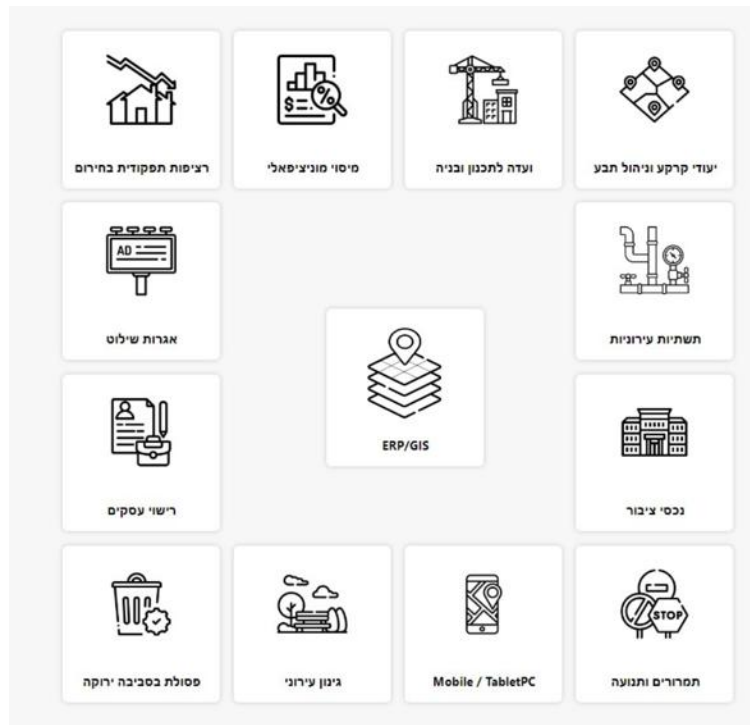

אורהייטק ג'י איי אס בע"מ – יכולות נרחבות בתחום המוניציפלי

13 מערכות לניהול תא שטח על בסיס נתונים אחד בטכנולוגית ERP/GIS לניהול מוניציפאלי מתקדם: